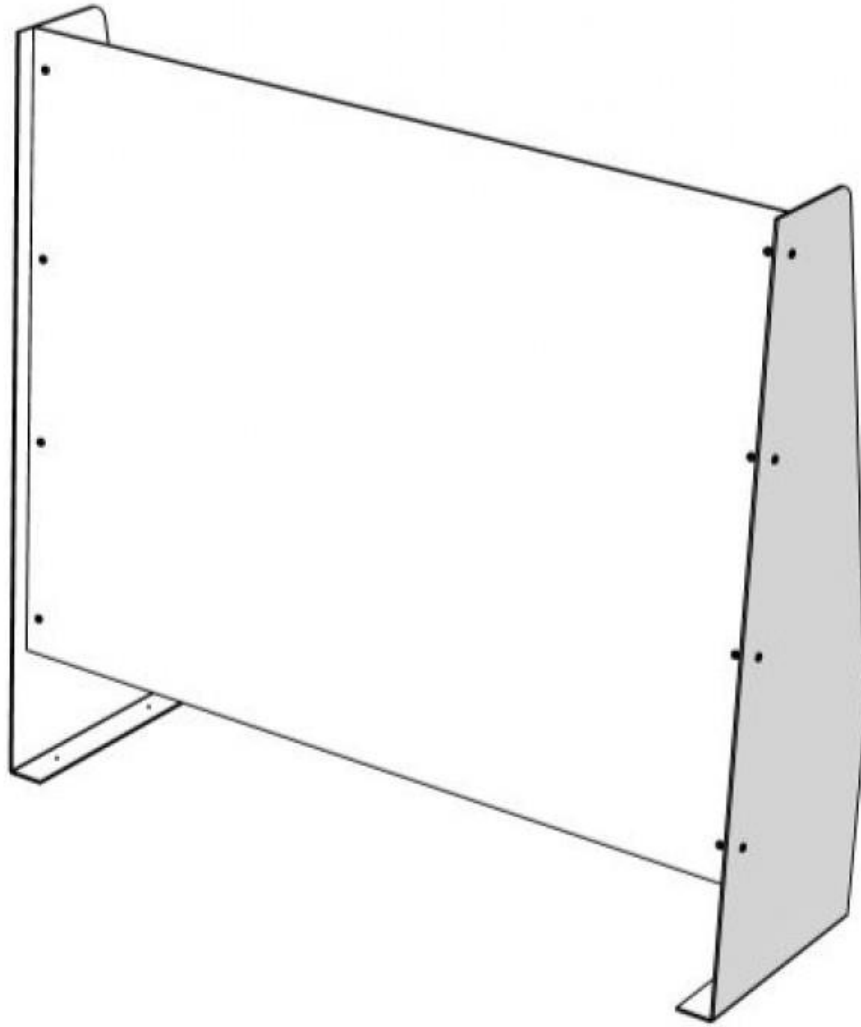

Counter wrap screen protector 500mm x 710mm

Angled counter screen protector 500 x 700mm

Flat packed counter screen protector with sides 950 x 900mm

Flat pack counter screen protectors 900 x 750

PLEASE STAND BEHIND THIS LINE

**PLEASE WAIT FOR THE PERSON
IN FRONT TO MOVE FORWARD**

ONE  **WAY**

THANK YOU FOR PRACTISING SOCIAL DISTANCING

**PLEASE WAIT FOR THE PERSON
IN FRONT TO MOVE FORWARD**

PLEASE STAND 2 TROLLEY LENGTHS APART

PLEASE STAND APART

2m

6ft

**THANK YOU FOR PRACTISING
SOCIAL DISTANCING**