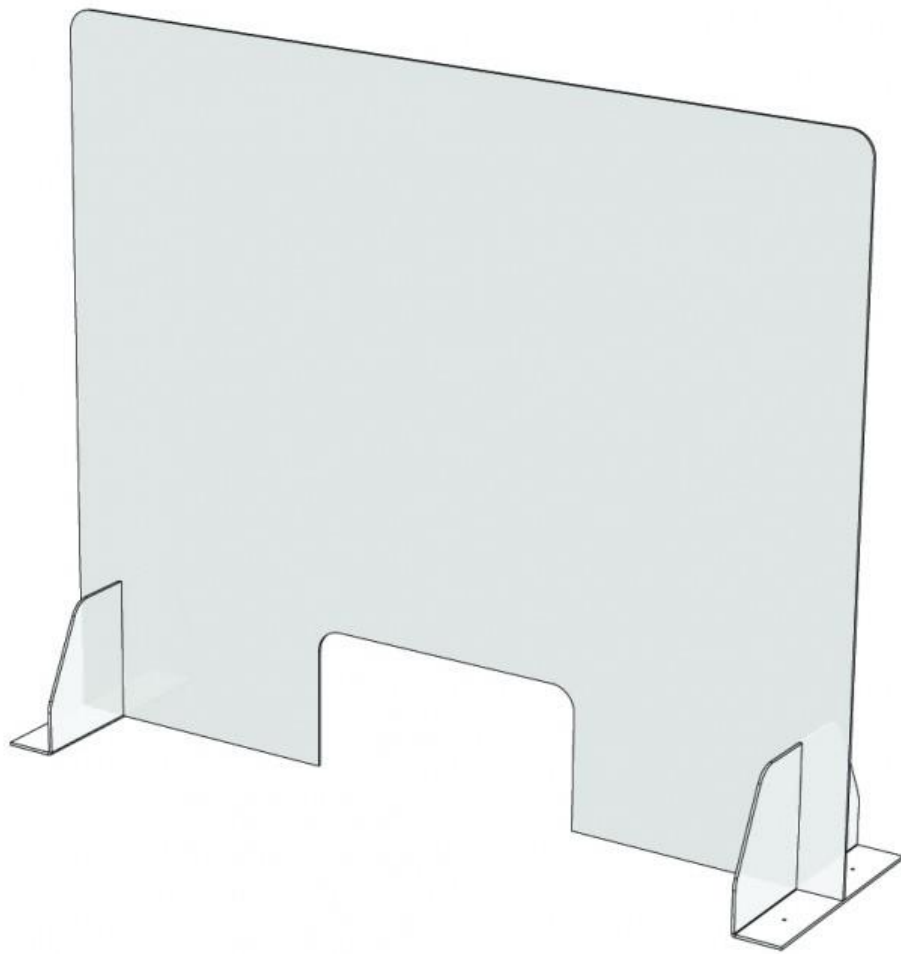

Counter wrap screen protector 500mm x 710mm

Angled counter screen protector 500 x 700mm

Flat packed counter screen protector with sides 950 x 900mm

Flat pack counter screen protectors 900 x 750

PLEASE STAND BEHIND THIS LINE

**PLEASE WAIT FOR THE PERSON
IN FRONT TO MOVE FORWARD**

ONE  **WAY**

THANK YOU FOR PRACTISING SOCIAL DISTANCING

**PLEASE WAIT FOR THE PERSON
IN FRONT TO MOVE FORWARD**

PLEASE STAND 2 TROLLEY LENGTHS APART

PLEASE STAND APART

2m

6ft

**THANK YOU FOR PRACTISING
SOCIAL DISTANCING**